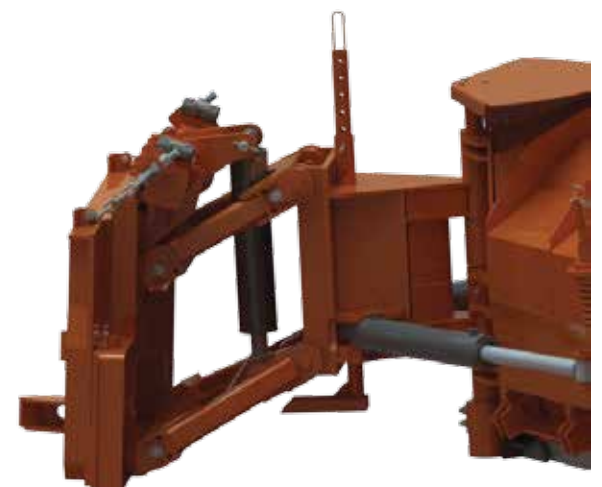

## Precision and Control You Can Count On.

Whatever the day, whatever the storm, take on the road with Henke's FVX - Arrow. With its rugged design and versatile function, this folding-v plow gives you the control to put snow where you want it.

### SPECIFICATIONS

Moldboard Height: 41" Length: 147"

(2) Independent 3.5" bore, 16.5" stroke with 2" rod hydraulic cylinders

Level lifting provided by pitch cylinder movement of tilt hinge

Compression trip edge safety trip device w/ (6) 21" long springs of .625" wire

Width: Angled Mode 121", Vee Mod: 125.5", Scoop Mode: 116"

Weight: Approx. 3,500lbs as shown

For medium to heavy-duty trucks

Parallel Lift Hitch ensures level lifting and proper operation