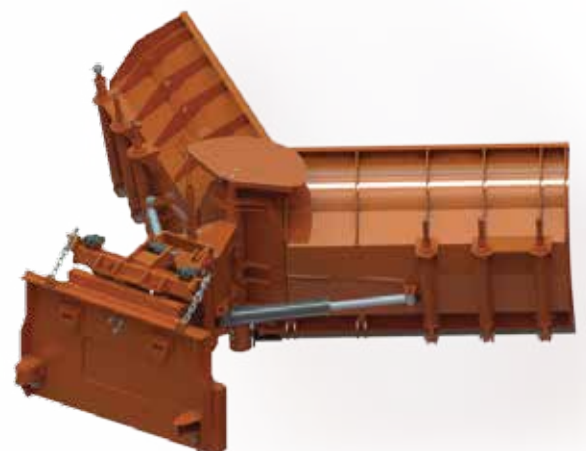

## Precision and Control You Can Count On.

Whatever the day, whatever the storm, take on the road with Henke's FVX - Arrow. With its rugged design and versatile function, this folding-v plow gives you the control to put snow where you want it.

### SPECIFICATIONS

Moldboard Height: 41" Length: 147"

(2) Independent 3.5" bore, 16.5" stroke with 2" rod hydraulic cylinders

Level lifting provided by pitch cylinder movement of tilt hinge

Compression trip edge safety trip device w/ (6) 21" long springs of .625" wire

Width: Angled Mode 121", Vee Mod: 125.5", Scoop Mode: 116"

Weight: Approx. 3,500lbs as shown

For medium to heavy-duty trucks

Parallel Lift Hitch ensures level lifting and proper operation