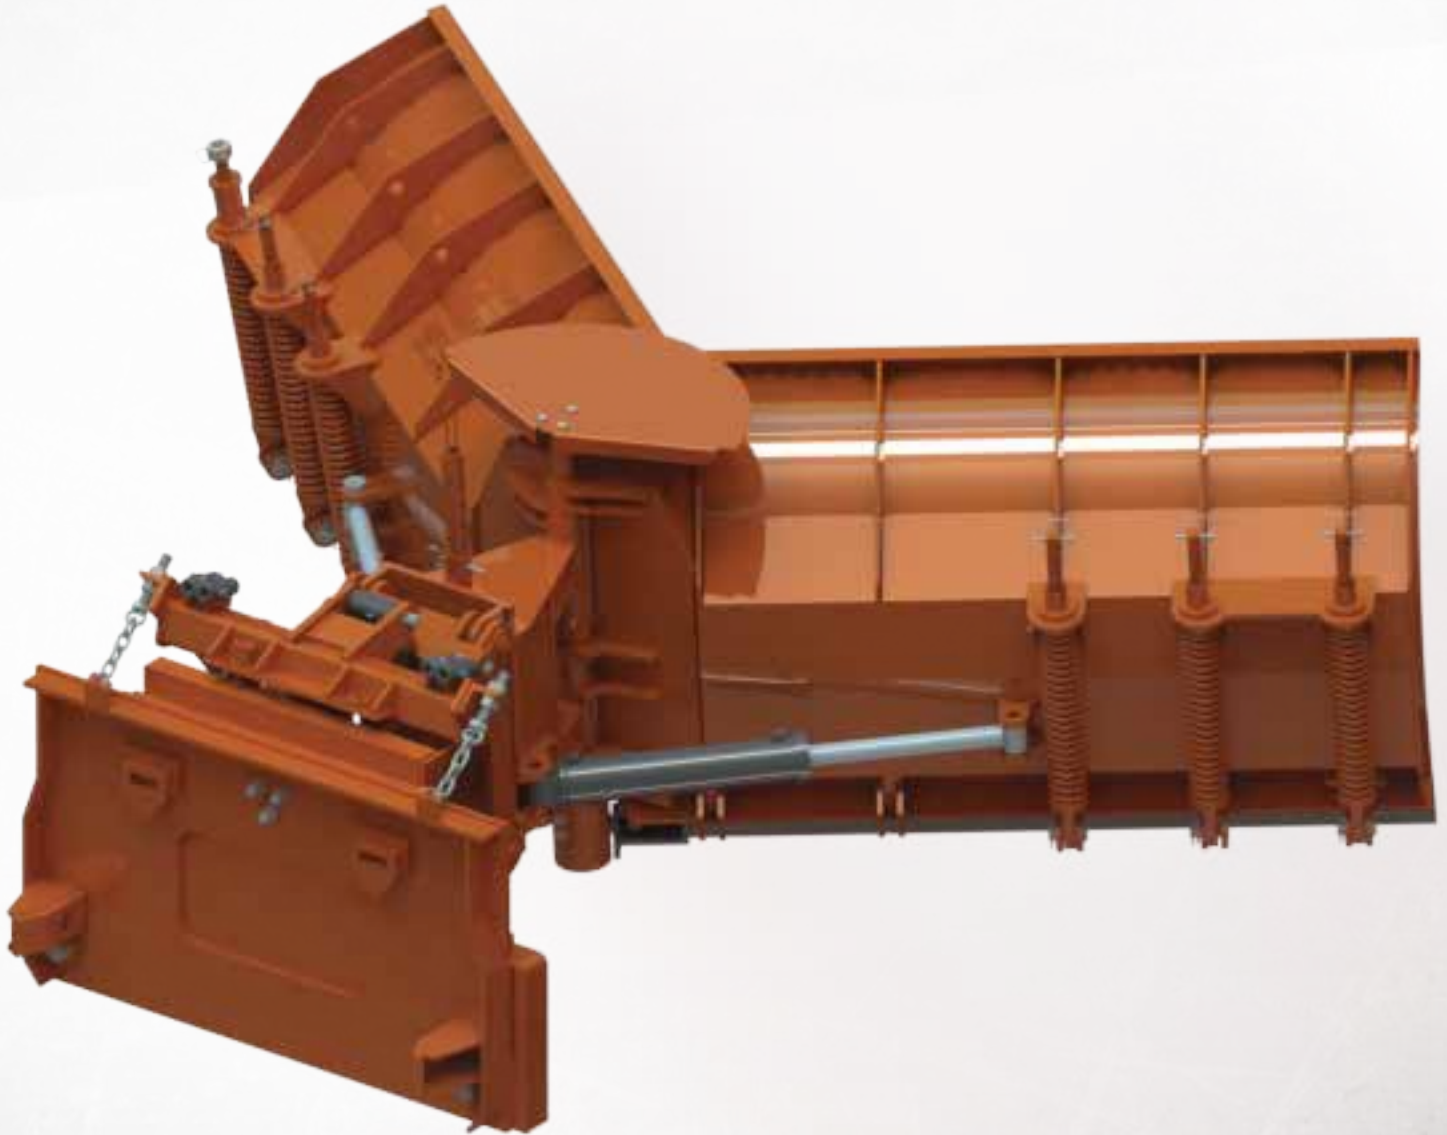

# Bring on the Snow.

The FVX - Arrow delivers the precision you want with the control you need.

Find what we have for you.  
888.682.9010 • [www.henkemfg.com](http://www.henkemfg.com)

**HENKE** 

## Precision and Control You Can Count On.

Whatever the day, whatever the storm, take on the road with Henke's FVX - Arrow. With its rugged design and versatile function, this folding-v plow gives you the control to put snow where you want it.

### SPECIFICATIONS

Moldboard Height: 41" Length: 147"

(2) Independent 3.5" bore, 16.5" stroke with 2" rod hydraulic cylinders

Level lifting provided by pitch cylinder movement of tilt hinge

Compression trip edge safety trip device w/ (6) 21" long springs of .625" wire

Width: Angled Mode 121", Vee Mod: 125.5", Scoop Mode: 116"

Weight: Approx. 3,500lbs as shown

For medium to heavy-duty trucks

Parallel Lift Hitch ensures level lifting and proper operation